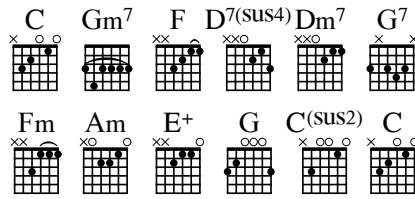

Voices Home

As heard on Commodore Callahan's
Love Is Here, available on [iTunes](#)

Lyrics by Lauren Speeth
 Music by Tammy Hall

Intro ♩ = 63

Intro musical notation (measures 1-4):

Chords: C, Gm7, C, Gm7, C, Gm7, C

Tempo: *mf*

Musical notation (measures 5-7):

Chords: C, F

Lyrics: God Help of us ev' - ry one, we and cel guide - e - brate your us how to

Musical notation (measures 8-10):

Chords: C, D7(sus4), Dm7, G7

Lyrics: name. live. Teach us to make Earth like

Musical notation (measures 17-19):

Chords: 2. C, Am, D7(sus4)

Lyrics: giv'n as we for - give.

2

19 C E+ Am G
 Harm, shel-ter us from harm, take us from the shadow of

22 C(sus2) C D7(sus4) Dm7 C G7
 death. Lead us to good

25 C(sus2) C G G7 C
 paths. And when we fall a -

28 C C7 F C D7sus Fm
 stray, come to our res - cue. Al - le -

31 C Ab Bb C Gm7
 lu - ia Lord, we pray.

34 C Gm7 C Gm7 C
 rit.