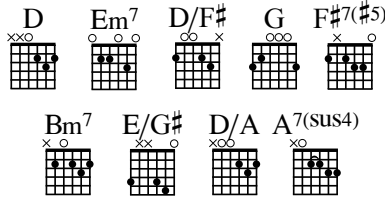

Fairy Tale End

As heard on Commodore Callahan's
Love Is Here, available on [iTunes](#)

Lyrics by Lauren Speeth
Music by Tammy Hall

Chorus

1 D Em7 D/F# G D Em7

Stars in the gar - den of love - and laugh - ter where hearts nev - er hard - en for -

4 D/F# F#7(#5) Bm7 E/G# D/F# Em7

ev - er and af - ter. Dra - gons to keep you, soft wind in your sails. Where

7 D/A A7sus

roads rise to meet you, _____ and love nev - er fails _____

Versel

10 D Em7 D/F# G D/F# G

ev - er and af - ter. Dra - gons to keep you, soft wind in your sails. Where

34 D/A A⁷sus

roads rise to meet you, _____ and love nev - er fails _____

Verse2
37 D D/F# G D/F# G

Once you built me a pal - ace that felt like a cage. I was so sad, you were

Stars in the gar - den of love and laugh - ter where hearts nev - er hard - en for -

58 D/F# F#13^{b9} F#7^{#5} Bm E/G# Gm D/F# Gsus²

ev - er and af - ter: Dra - gons to keep you, soft wind in your sails. Where